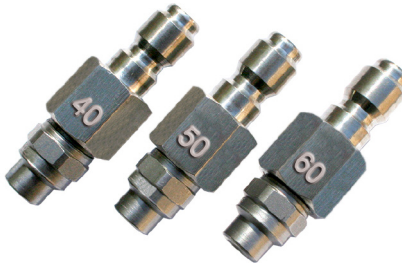

## Original GENERAL PUMP Nozzles

**'QC's and MEGS \$2.99**

QUICK CONNECT NOZZLES

SCREW-IN, 1/4" MEG

## STAINLESS SOAP NOZZLES

ALL SIZES \$4.94

- #SSN-0030 - Screw-In, 00°, 30 hole size
- #SSN-0040 - Screw-In, 00°, 40 hole size
- #SSN-0050 - Screw-In, 00°, 50 hole size
- #SSN-0060 - Screw-In, 00°, 60 hole size
- #SSN-1512 - Screw-In, 15°, 15 hole size
- #SSN-1515 - Screw-In, 15°, 15 hole size
- #SSN-1520 - Screw-In, 15°, 20 hole size
- #SSN-1525 - Screw-In, 15°, 25 hole size
- #SSN-1530 - Screw-In, 15°, 30 hole size
- #SSN-1540 - Screw-In, 15°, 40 hole size
- #SSN-2512 - Screw-In, 25°, 12 hole size
- #SSN-2515 - Screw-In, 25°, 15 hole size
- #SSN-2520 - Screw-In, 25°, 20 hole size
- #SSN-2525 - Screw-In, 25°, 25 hole size
- #SSN-2530 - Screw-In, 25°, 30 hole size
- #SSN-2540 - Screw-In, 25°, 40 hole size
- #SSN-2550 - Screw-In, 25°, 50 hole size

## CHEM SHOOTER NOZZLE SET

- Long Distance - High Impact Chem Nozzles
- Stand on the ground & apply up to 4-stories
- Nozzle sizes Included: 0040, 0050 & 0060

**OUR #1 SELLING  
LONG DISTANCE  
CHEMICAL NOZZLES**