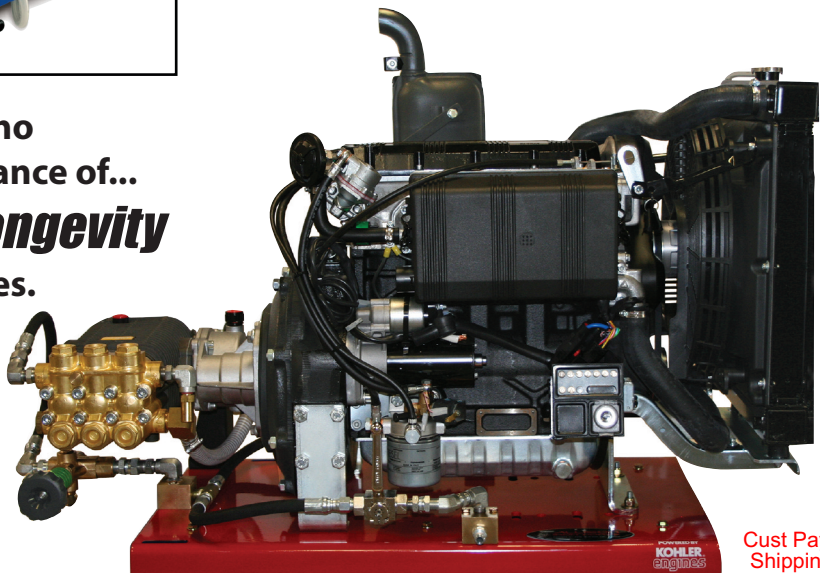

Cust Pays Shipping

OUR FIRST DIESEL SYSTEM RAN FOR 14 YEARS AND OVER 30,000 HOURS